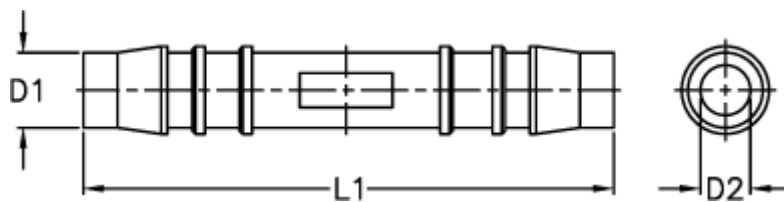

Article number: 027508900019

Description: Norma hose coupling GS 19

Measures

D1 = 19

D2 = 15.0

L1 = 76.0